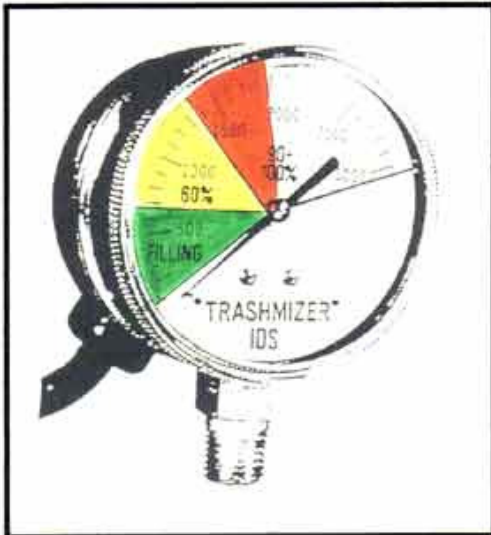

IDS

Industrial Disposal Supply

TRASHMIZER Pressure Gauge Assures Full Loads!

At Last, A Dial Indicator That Uses Its Head... Three Ways

Green - Filling, **Yellow** - 60% Full, **Red** - 90-100% Full

- ❑ Trashmizer Dial Indicates Percentage Of Container Remaining Empty.
- ❑ Red Zone Indicates Container Is Full At 1800 PSI.
- ❑ Trashmizer Can Be Installed On Any Make Compactor.
- ❑ Trashmizer Can Be Remote Mounted For Ease Of Monitoring.