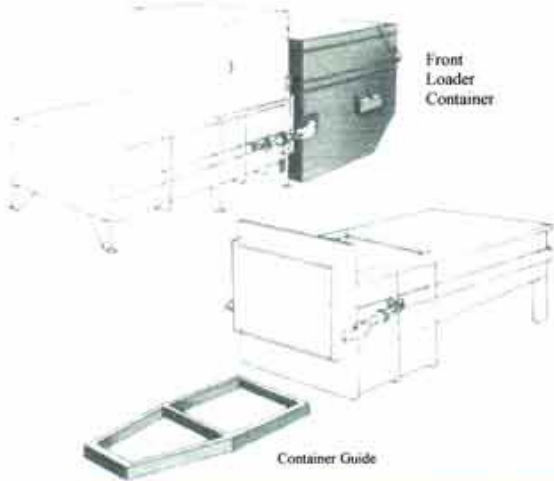

A Complete Line Of **Dura-Bilt Compactors** Designed To Fit Your Needs...And A Wide Range Of Options To Make Them Fit Even Better!

Rear Open Hopper

Rear Dumper

Dog House

Rear Chute

Side Open Hopper

Drive On Ramp - Safety Gate & Rails

Front Loader Container

Container Guide

Side Dumper

Side Chute

**IDS** offers:

- Custom Cart Dumpers
- Turnkey Installations
- Outright Purchase or Lease Purchase Plans
- Waste Handling & Recycling Consulting