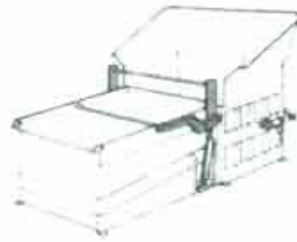

A Complete Line Of **Dura-Bilt Compactors** Designed To Fit Your Needs...And A Wide Range Of Options To Make Them Fit Even Better!

Rear Open Hopper

Rear Dumper

Dog House

Rear Chute

Side Open Hopper

Drive On Ramp - Safety Gate & Rails

Front Loader Container

Container Guide

Side Dumper

Side Chute

**IDS** offers:

- Custom Cart Dumpers
- Turnkey Installations
- Outright Purchase or Lease Purchase Plans
- Waste Handling & Recycling Consulting