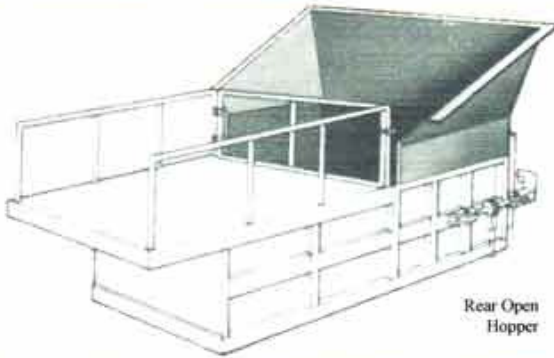

A Complete Line Of **Dura-Bilt Compactors** Designed To Fit Your Needs...And A Wide Range Of Options To Make Them Fit Even Better!

Rear Open Hopper

Rear Dumper

Dog House

Rear Chute

Side Open Hopper

Drive On Ramp - Safety Gate & Rails

Front Loader Container

Container Guide

Side Dumper

Side Chute

**IDS** offers:

- Custom Cart Dumpers
- Turnkey Installations
- Outright Purchase or Lease Purchase Plans
- Waste Handling & Recycling Consulting