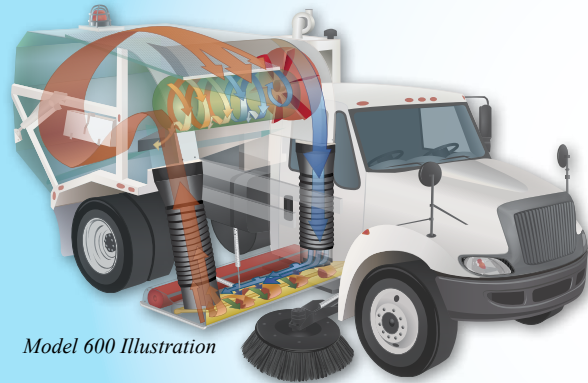

Superior Training from TYMCO

We want you to understand the Regenerative Air System and your TYMCO Sweeper completely, so you can get optimal performance from your equipment investment. That's why, for more than thirty years, we've offered two-day scheduled training schools at our facility in Waco, Texas. Managers, owners, operators and mechanics get hands-on training and answers to specific questions. Enrollment levels are kept low, so you and your team will get personal attention as well as the opportunity to learn from the experiences of other attendees through the interaction of the class.

Model 600 Illustration

When your operators and mechanics are thoroughly trained and knowledgeable about the TYMCO Sweeper, you get better performance and a lower cost per operating hour.

- TYMCO offers full two-day schools
- Choose from over 30 schools scheduled per year
- Yearly class schedules and class agendas are available
- Learn through demonstrations on an operational sweeper
- Special schools arranged for large groups
- Register to attend on tymco.com

Specifically designed for training, our 3500 square foot, temperature controlled facility provides ample space for demonstrations on an operational sweeper and systems components. We also provide daily ground transportation from the hotel to our training facility, and lunch is on us.