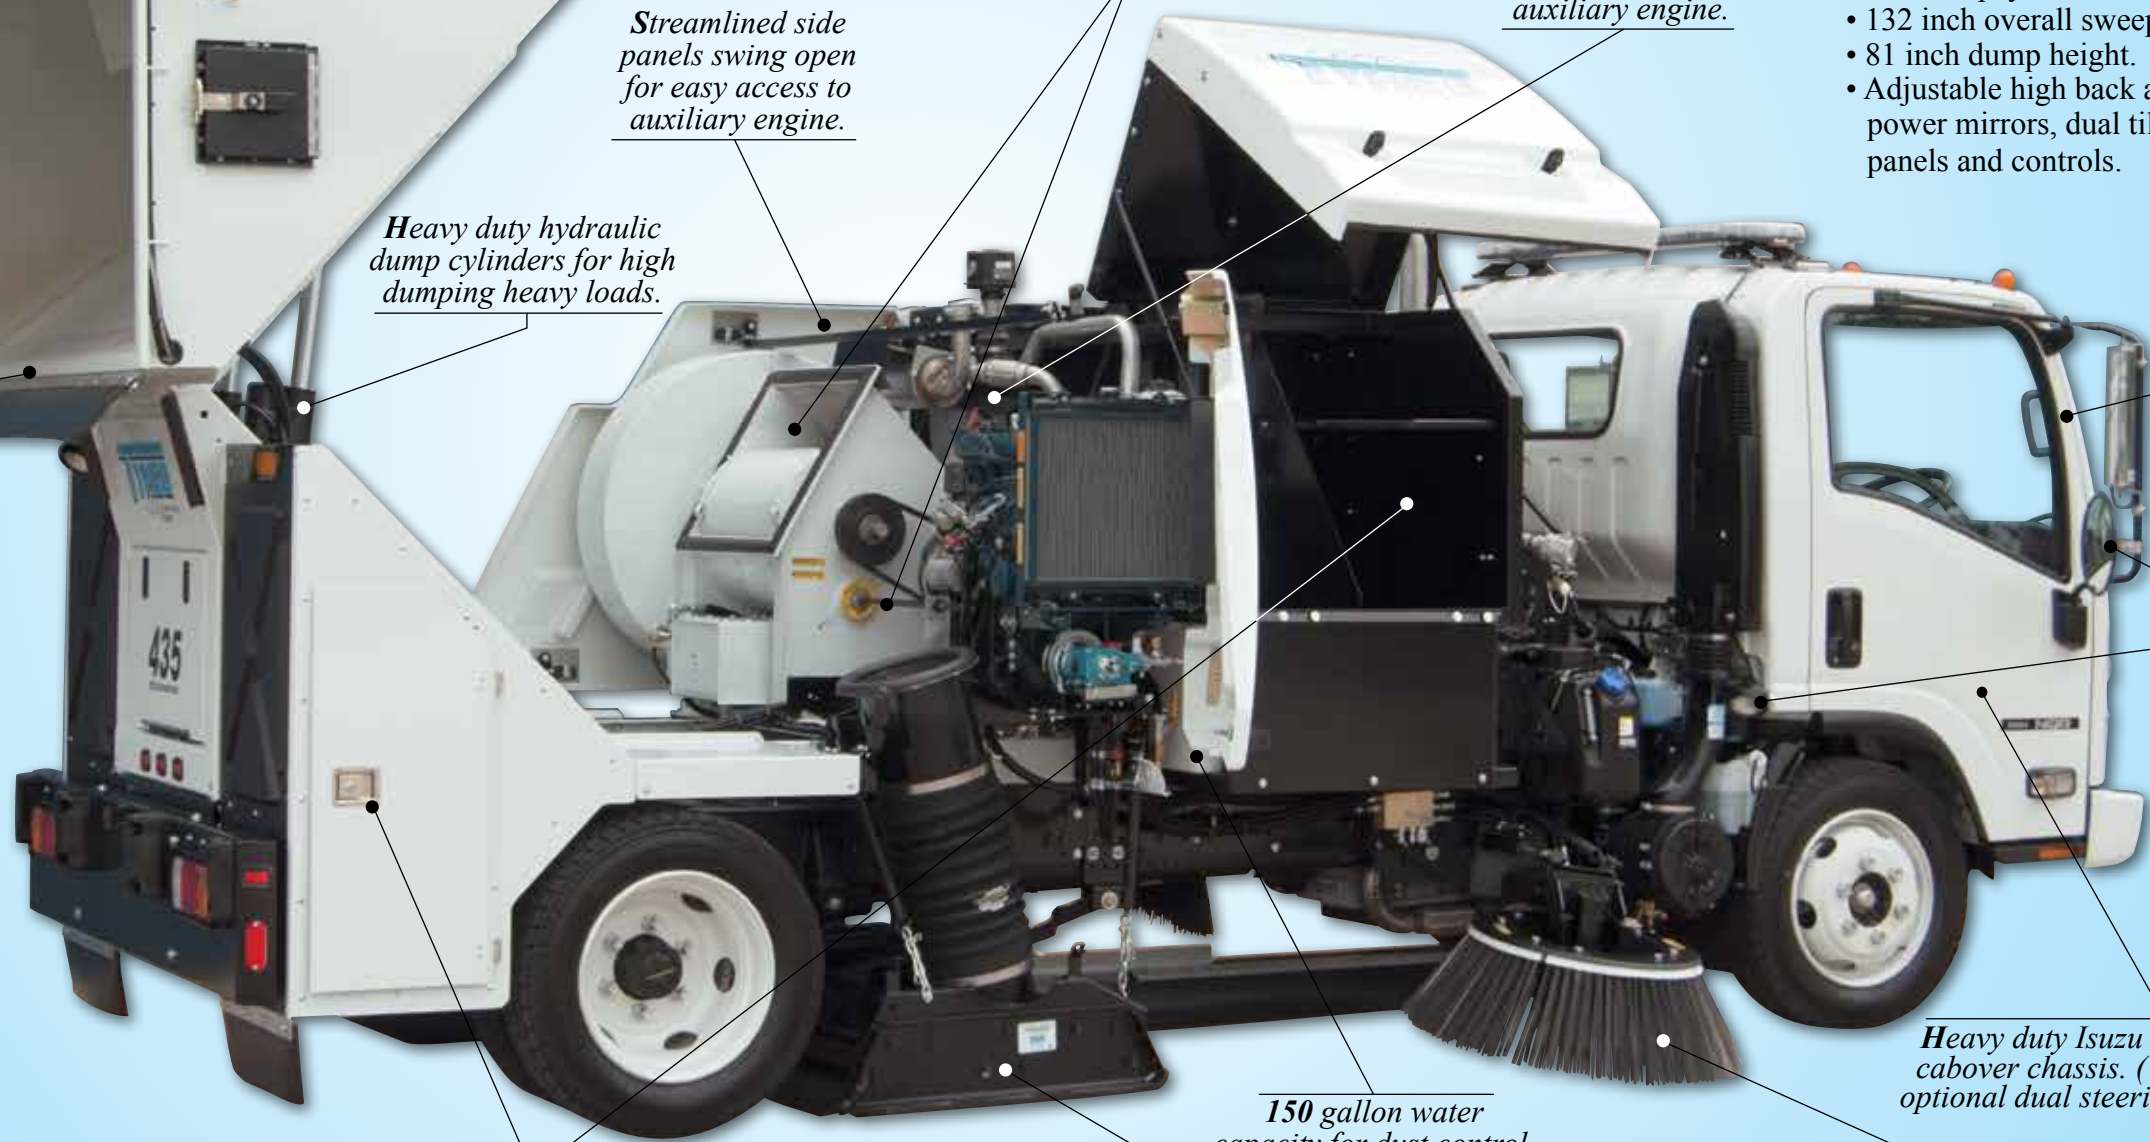

Large 4.0 cubic yard heavy duty, steel hopper increases sweeping time.

Patented centrifugal dust separator keeps fines and dust inside the hopper without exhausting air back into the atmosphere. There are no filters or baffles to replace. Accessible handle makes opening the cleanout port during washout quick and easy.

Streamlined side panels swing open for easy access to auxiliary engine.

Powerful 56 HP auxiliary engine.

Heavy duty hydraulic dump cylinders for high dumping heavy loads.

72 inch dump height enables dumping into various sized containers.

Extra large door allows for easy dumping and cleaning.

Convenient in-cab, operator friendly sweeper controls. Gauges and controls are illuminated for better night visibility.

Model 435[®] can be mounted on cabover or conventional cab chassis.

Floodlight and parabolic mirror.

Heavy duty Isuzu NQR 17,950 lb. GVW cabover chassis. (Can be equipped with optional dual steering for right curb view).

150 gallon water capacity for dust control.

Front and rear locking storage areas give you a combined 80 cubic feet of protected space.