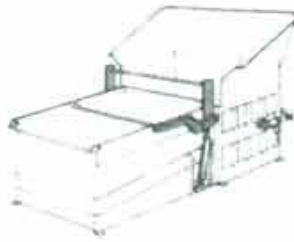

A Complete Line Of **Dura-Bilt Compactors** Designed To Fit Your Needs...And A Wide Range Of Options To Make Them Fit Even Better!

Rear Open Hopper

Rear Dumper

Dog House

Rear Chute

Side Open Hopper

Drive On Ramp - Safety Gate & Rails

Front Loader Container

Container Guide

Side Dumper

Side Chute

**IDS** offers:

- Custom Cart Dumpers
- Turnkey Installations
- Outright Purchase or Lease Purchase Plans
- Waste Handling & Recycling Consulting