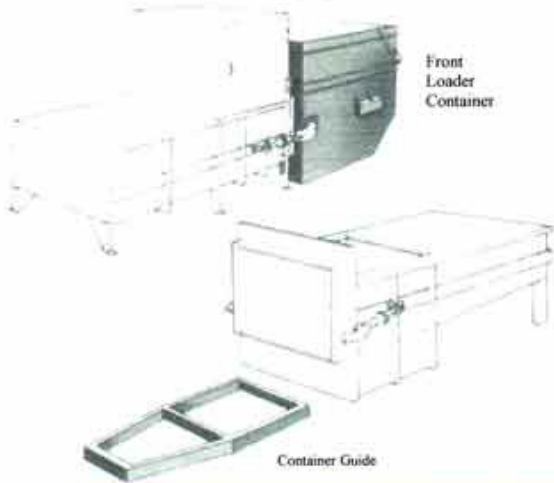

A Complete Line Of **Dura-Bilt Compactors** Designed To Fit Your Needs...And A Wide Range Of Options To Make Them Fit Even Better!

Rear Open Hopper

Rear Dumper

Dog House

Rear Chute

Side Open Hopper

Drive On Ramp - Safety Gate & Rails

Front Loader Container

Container Guide

Side Dumper

Side Chute

**IDS** offers:

- Custom Cart Dumpers
- Turnkey Installations
- Outright Purchase or Lease Purchase Plans
- Waste Handling & Recycling Consulting